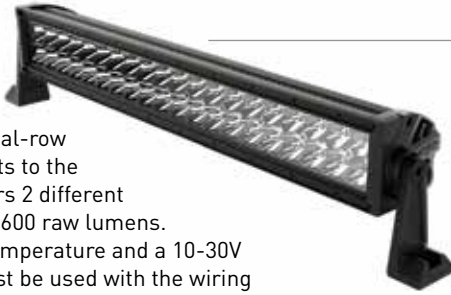

HOOD RACK

PART #: 668487

Features tie-down mounts and a durable insert that keeps your gear from falling through. Requires minimal drilling.

EV LIGHTING

22" DUAL-ROW LED LIGHT BAR

PART #: 654072

The 120-watt, 22". dual-row LED light bar connects to the light bar mount. Offers 2 different beam patterns and 9,600 raw lumens. Has a 6,000K color temperature and a 10-30V DC input voltage. Must be used with the wiring harness.