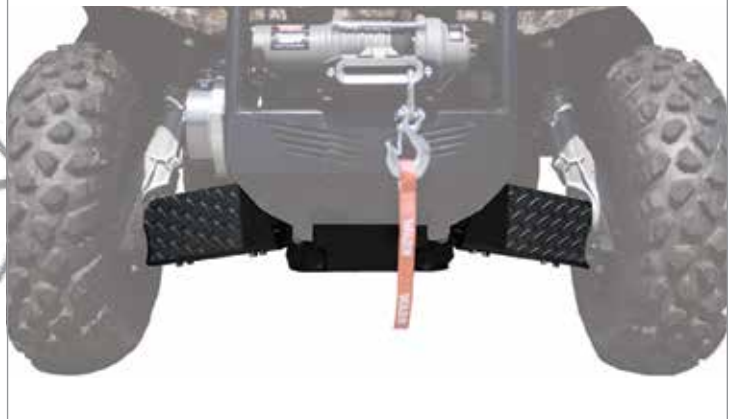

SOFT DOOR KIT

PART #: 671249

Made of UV- and tear-resistant canvas with clear vinyl window for unobstructed sideways visibility. Compatible with the hard top.

STICK STOPPER KIT

PART #: 639841

Protect your CVs with this Stick Stopper Kit. Keeps debris from the underbody, allowing for a cleaner, safer ride.