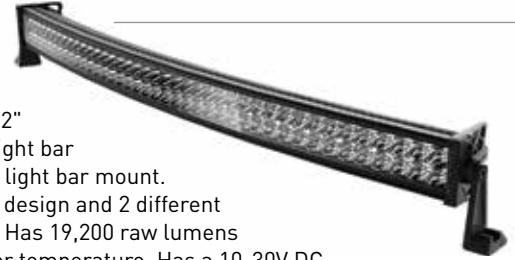

42" DUAL-ROW CURVED LED LIGHT BAR

PART #: 654073

The 240-watt, 42" dual-row LED light bar connects to the light bar mount. Offers a curved design and 2 different beam patterns. Has 19,200 raw lumens and 6,000K color temperature. Has a 10-30V DC input voltage. Must be used with the wiring harness.

9.25" SINGLE-ROW LED LIGHT BAR

PART #: 654077

The 9.25" single-row led light bar connects to the light bar mount. Offers 1,620 raw lumens. Has a 6,000K color temperature and a 10-30V DC input voltage. Must be used with the wiring harness.