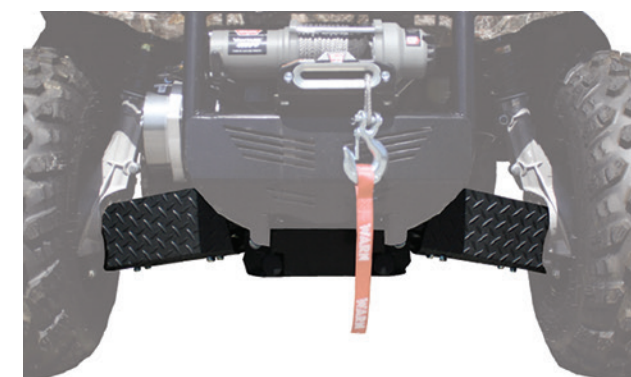

STICK STOPPER KIT

Protect your CVs with this Stick Stopper Kit. Keeps debris from the underbody, allowing for a cleaner, safer ride.

FITS '20-'23 TRACKER EV