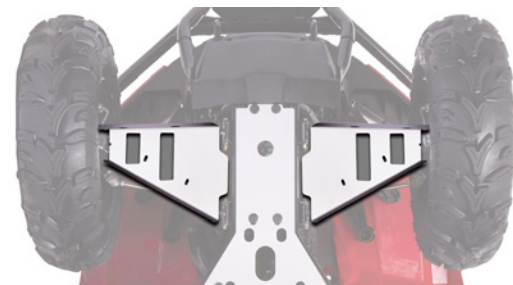

A-ARM GUARDS - FRONT

Easy to install and contoured specifically for TRACKER OFF ROAD™ ATVs. Offers full coverage protection for front and rear drive components. Made of highly durable 8-gauge 5052 aluminum. Aluminum provides greater protection against damage and corrosion.

FITS '20-'21 570, 700