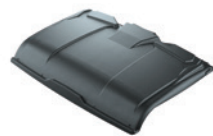

POLY HARD TOP
(2436-610)