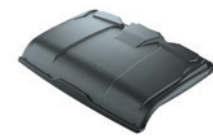

POLY HARD TOP
(CREW)
(2436-649)

POLY HARD TOP
(2436-610)