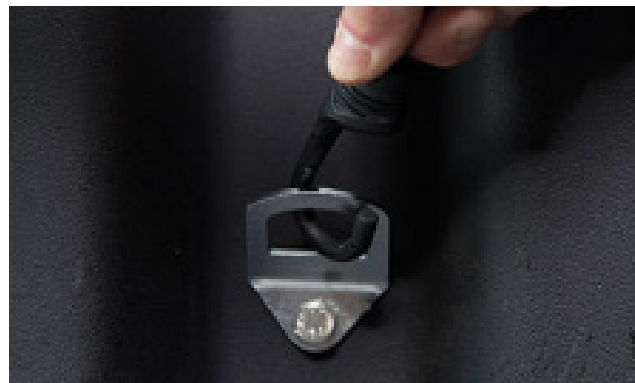

D-RING KIT

Easy to install D-Ring kit mounts to interior side walls of the cargo bed. Provide sturdy points to strap down cargo for secure transport.