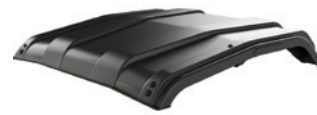

SVX1000

TRACKER
OFF ROAD

PACKAGES

TRAIL KIT - 3436-039

Give your cab protection from wind, rain, and sun for all-around adventure needs.

FITS '20 SVX1000

HARD-TOP PLASTIC ROOF
1-PIECE (750832PKG)