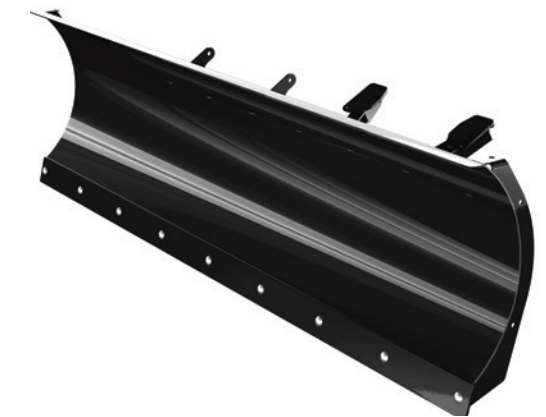

PLOWS

72-IN. STEEL PLOW

Includes 72-in. steel blade, push frame, mount and fairlead stiffener. Optimized moldboard curve creates increased snow-roll performance and allows for more efficient snow movement. Compatible with a variety of accessories for added ease of plowing. Stamped plow face adds increased rigidity to the face of the plow. No cutting or welding required, bolts up to existing frame. 5 easy adjustable blade angles via foot pedal. Quickly and easily lock the plow in place using the winch. Winch required.

FITS '20 SVX1000