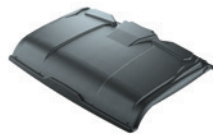

PACKAGES

SOFT CAB KIT BYO - 3436-239 SOFT CAB KIT BYO - CREW - 3436-240

NEW

Build-your-own cab option centered around our soft door offerings that keep your cab free of dirt and dust while being light and easy to close. CREW includes the same components but a CREW-specific roof and rear doors.

BYO KITS DO NOT INCLUDE FRONT AND REAR GLASS

**FITS '19-'23 800SX, 800SX LE
FITS '19-'23 800SX Crew, 800SX LE Crew, 800SX Waterfowl Crew**

POLY HARD TOP
(2436-610)