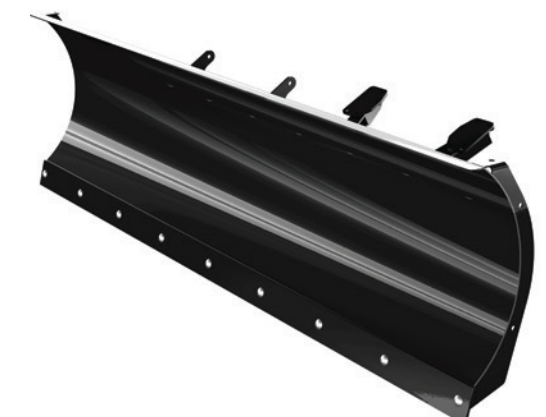

72-IN. POLY PLOW

Includes 72-in. poly blade, push frame, mount and fairlead stiffener. Tough, slippery, lightweight construction from high-density polyethylene skin, over a steel tube frame. 72-in. wide blade with a 20-in. overall height and adjustable skid plates. Compatible with a variety of accessories for added ease of plowing. No cutting or welding required, bolts up to existing frame. 5 adjustable blade angles via foot pedal. Quickly and easily lock the plow into place using the winch. Corrosion resistant.

FITS '20 SVX1000