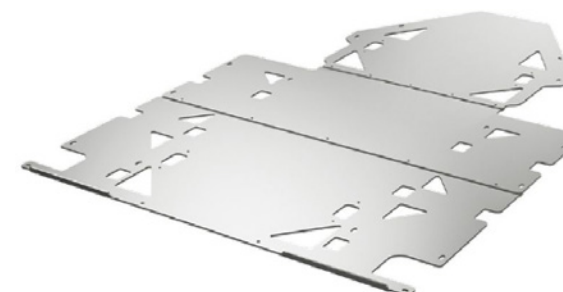

MODULAR SKID PLATE

Protect the underbody of your vehicle. Made of heavy-duty 5052 aluminum. Comes in 4 pieces.

FITS '20 SVX1000