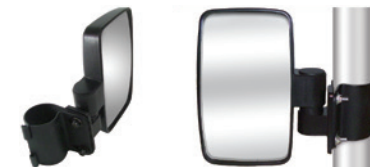

SIDE MIRROR KIT

7.75" x 4.125" convex mirrors provide image stabilization and a wide viewing angle. High-impact ABS plastic housing and shatterproof glass resist damage. Breakaway hinge feature folds mirror back upon impact. Ball-and-socket joint gives a broad range of viewing angles. Includes left and right mirrors.

FITS '20-'23 500S