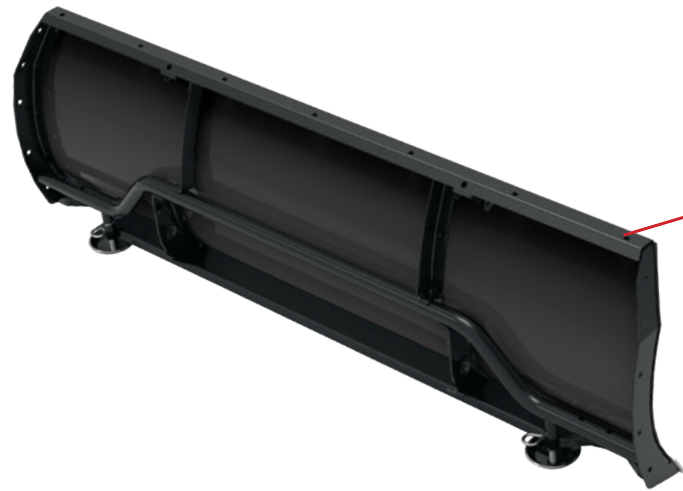

FIND THE RIGHT PLOW FOR YOU

Get ready for Winter! Accessorize your 800SX Series with our plow offerings by following the steps below.

STEP 4