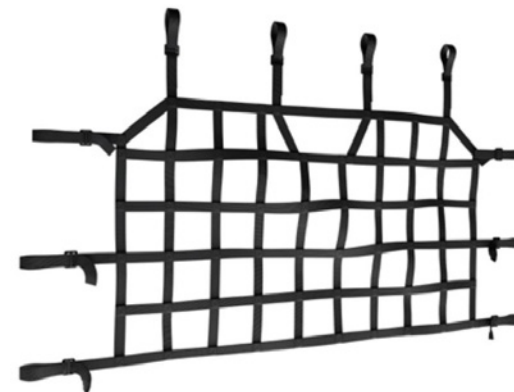

PART #: 658886

REMOVABLE DRY BOX

Additional storage for your valuables. Black powder-coated dry box holder mounts underneath the dash for ease of access. Features a bungee strap to securely keep everything together. Locking clamps (3) ensure a tight seal so no water gets inside.

FITS '20 SVX1000