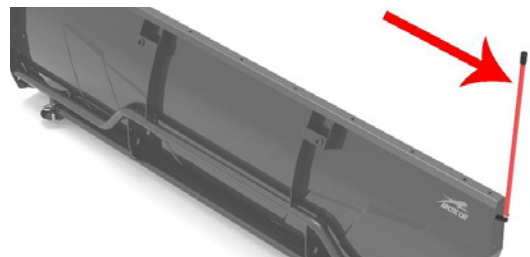

PLOW BLADE EDGE MARKERS

One-piece, zinc-plated forged-steel base offers added strength and longevity, and mounts to predetermined mounting location in blade. Increased visibility with the high-visibility PVC marker, allowing for precision handling of your plow system. Sold in pairs.

FITS '20 SVX1000