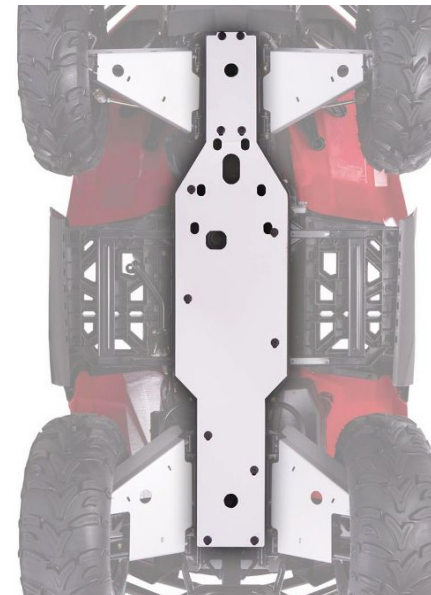

FITS '20-'21 570, 700

PART #: 2436-510

WINCHES**WARN VRX 35 WINCH**

FITS '20-'21 570 & 700

PART #: 3436-114

WARN VRX 35 WINCH MOUNTING KIT

FITS '20-'21 570 & 700

PART #: 3436-115