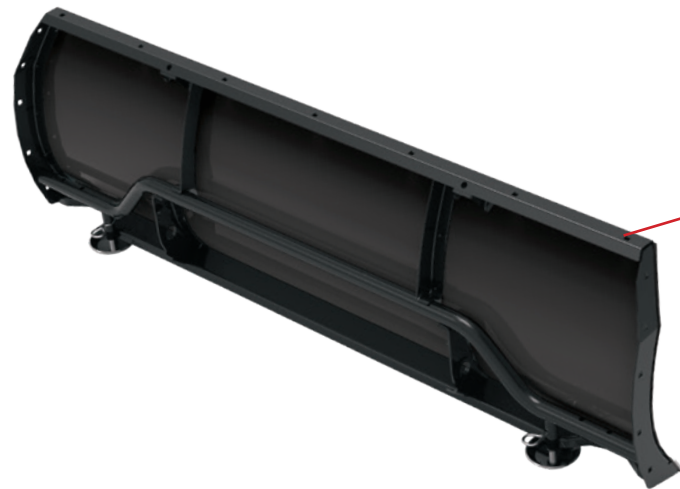

FIND THE RIGHT PLOW FOR YOU

Follow the steps below to get your Tracker ATV ready for winter with our Plow Accessory options.

STEP 4