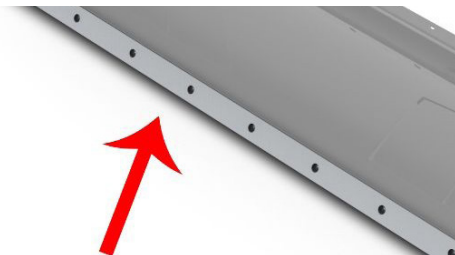

FITS '20 SVX1000

PART #: 2436-277

72-IN PLOW BLADE STEEL WEAR BAR

Easy-install replacement steel wear bar.

FITS '20 SVX1000

PART #: 2436-318

HUNTING

BOW HOLDER